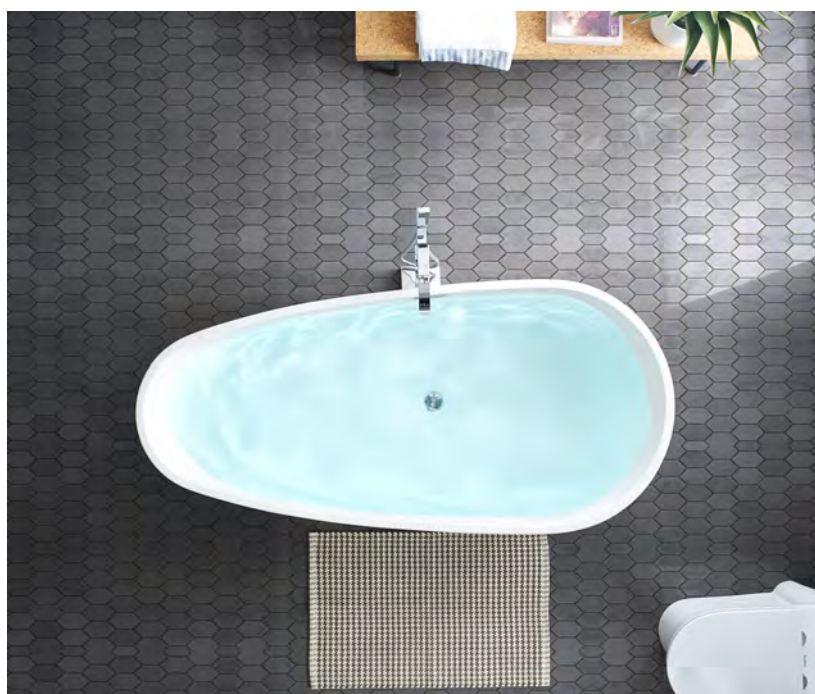

FEATURES

- Fiberglass reinforced acrylic with interior and exterior high gloss finish offer a scratch-resistant easy to clean surface.
- 15" in. soaking depth offers a deep bathing experience.
- Convenient center toe-tap chrome drain and overflow included.
- Safeguard slip-resistant textured flat-bottom.
- Part of the Sublime® collection.
- Lightweight and easy to install.

SM-FB573

Overall Length: 68"
Basin Length: 67"
Width: 31"
Height: 23"

SM-FB573 \$2,880

Monaco®

Take all the stress away when sinking into a pleasant bath. The Monaco® freestanding bathtub delivers a delightful experience that enables you to relax. The oval design of the Monaco® and practical shape will hold your body while you enjoy a restorative bath.

FEATURES

- Fiberglass reinforced acrylic with interior and exterior high gloss finish offer a scratch-resistant easy to clean surface.
- 15" in. soaking depth offers a deep bathing experience.
- Convenient center toe-tap chrome drain and overflow included.
- Safeguard slip-resistant textured flat-bottom.
- Part of the Monaco® collection.
- Lightweight and easy to install.

SM-FB575

Overall Length: 67"
Basin Length: 66"
Width: 31.5"
Height: 23"

SM-FB575 \$2,600

Plaisir®

Take a soothing bath in the striking Plaisir® freestanding bathtub. It features a sloped lumbar on both sides to hold your body in a relaxing position to have a pleasing soaking. The Plaisir® is perfect for any tight bathroom space. The oval design with round edges delivers the style of a rounded tub and the space to stretch and relax.